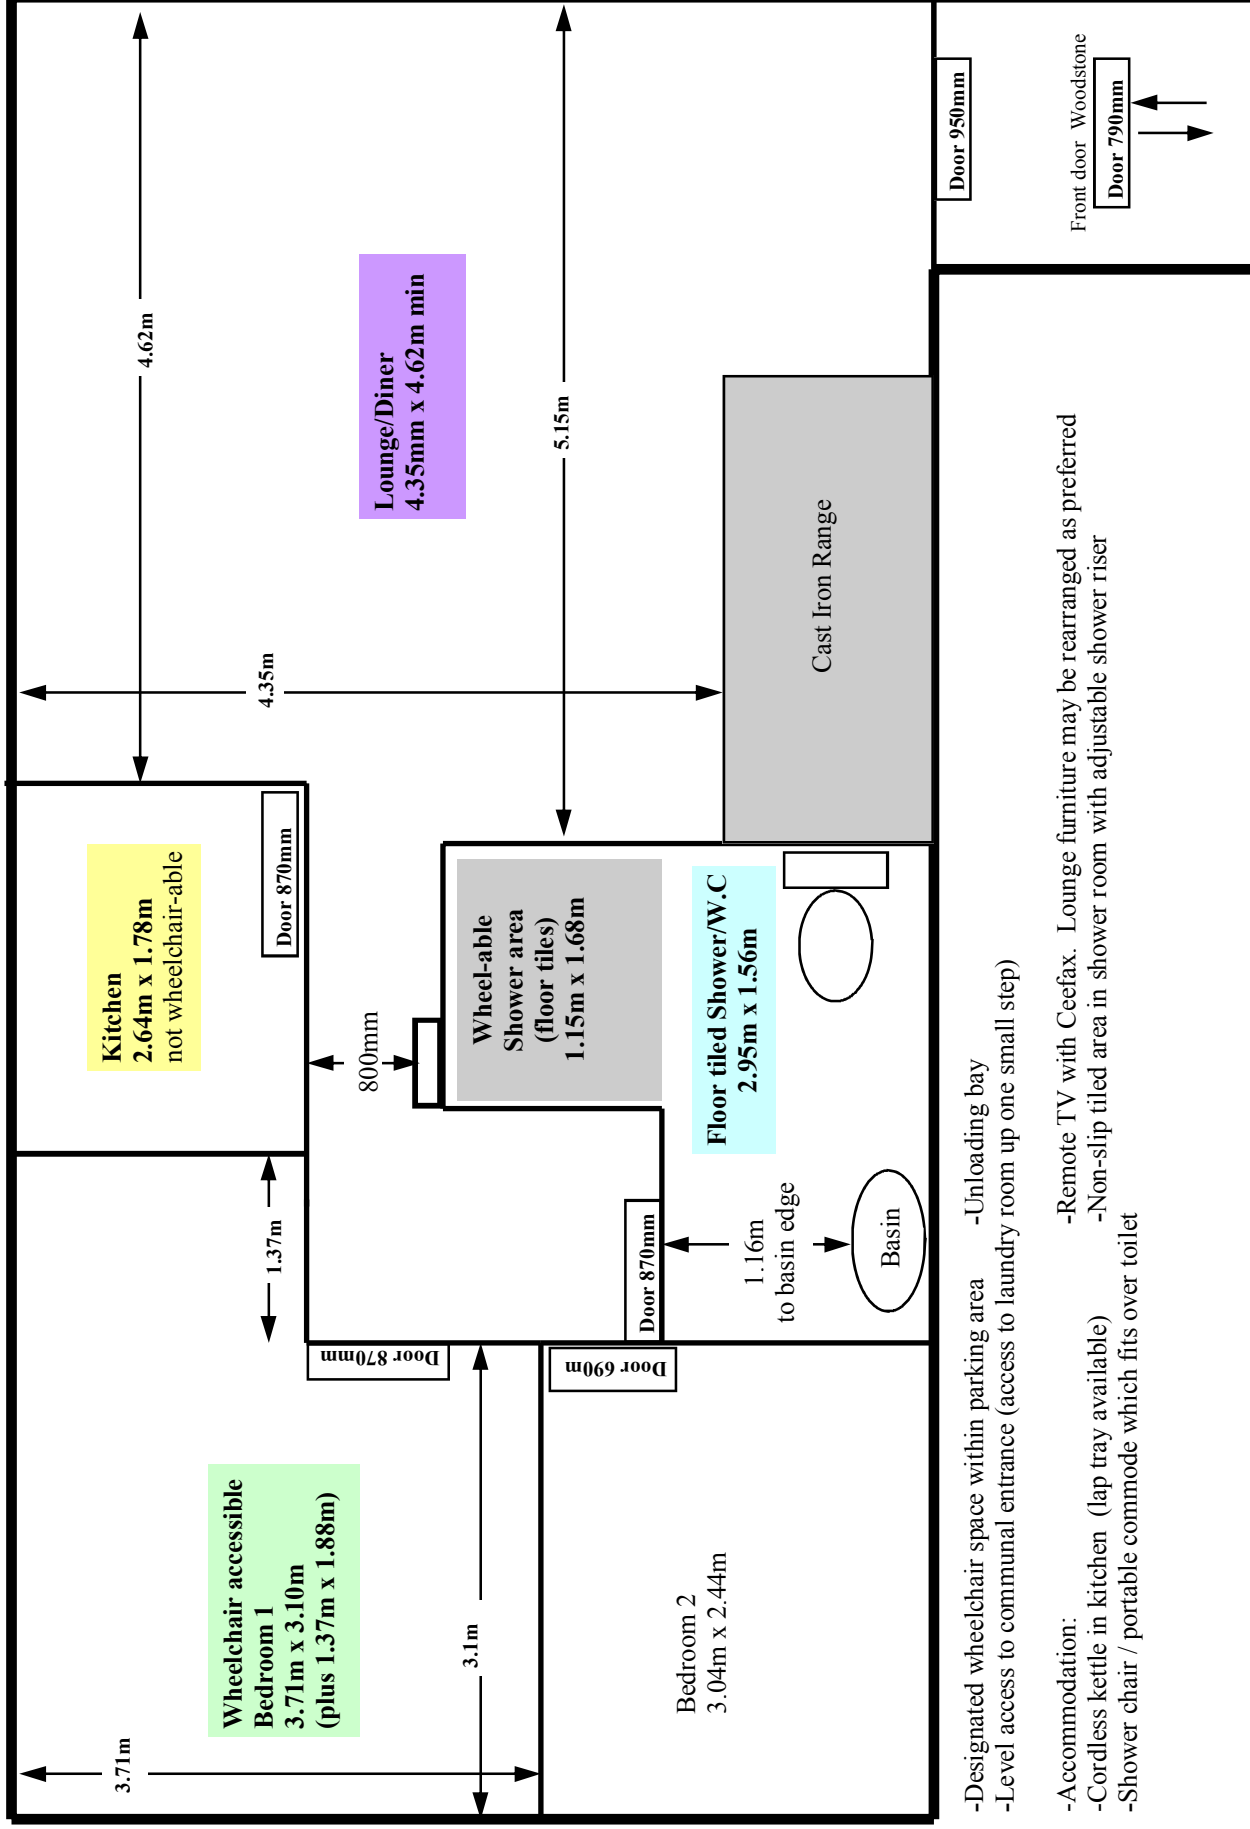

FLOOR PLAN for Woodstone, cottage apartment 1

- Designated wheelchair space within parking area
- Unloading bay
- Level access to communal entrance (access to laundry room up one small step)
- Accommodation:
 - Remote TV with Ceefax. Lounge furniture may be rearranged as preferred
 - Cordless kettle in kitchen (lap tray available)
 - Non-slip tiled area in shower room with adjustable shower riser
 - Shower chair / portable commode which fits over toilet